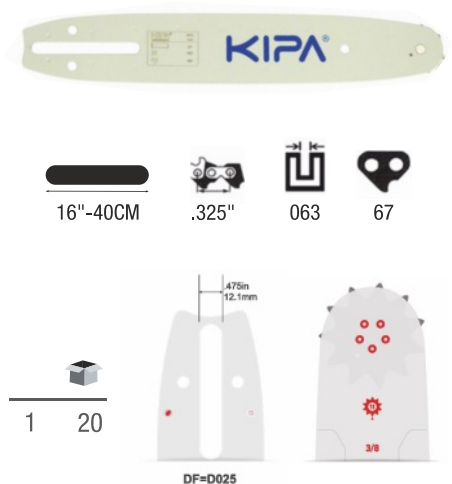

6138

BARRA MOTOSSERRA 16" 40CM .325" 063 - 67 ELOS

EAN 5604547069398

STIHL: 024, 026, 028, 028S, 029, 030, 031, 032, 034, 036, 036PRO, 038, 039, FARM BOSS, 040, 041, 042, 044, 045, 046, 048, 056, 064, 066, MS270, MS270C, MS270CQS, MS271, MS280, MS280C, MS280CQS, MS290, MS291, Ms310, MS311, MS341, MS360, MS360 PRO, MS360QS, MS361, MS361C, MS362, MS381, MS390, Ms391, MS440, MS441, MS460, MS461, MS650, MS660, MS661, FARM BOSS.

EQUIVALÊNCIA: SARP S16G6SS67 / OREGON 163SLGD025