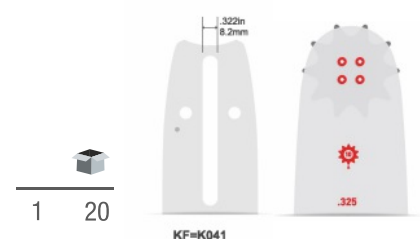

HUSQVARNA: 335XPT, 338XPT, 343T, 136, 137, 141, 142, 230, 243, 250PS, 323P4, 325P4, 325P4X, 326P5X, 335XPT, 338XPT, 343T, 36, 41, E16, E316, E317, E321. // **IKRA:** KS1600TS/40, EKS1600, EKS1600/35, EKS1600740, EKS1700, EKS170040DL, EKS1800, EKS1800/40DL, EKS1800/40KS, EKS1200, KS1200B/30, KS1200B/35, KS1400, KS1400/40, KS1400B/40, KS1400T/30, KS1400T/35, KS1500, KS1500T/35, KS1500T/40, KS1500TS/35, KS1500TS/40, KS1600, KS1600TS/45, KS2000, KS2000TF/S40, KS2000TF/S45.

MAKITA: 5212, 5212B, 5014NB, 5016NB, DCS300, DCS330S, DCS330TH, DCS34, DCS340, DCS341, DCS350, DCS380, DCS390, DCS390S, DCS400, DCS401, UC3000, UC3500, UC3501, UC3520A, UC4000. // **MC CULLOCH (US):** 335, 435, 440, 441, 738. // **PARTNER (SE):** 330, 335, 340, 345, 350, 351, 360, 365, 370, 385, 395, P390, P420. // **TANAKA:** 290, 300, ECS320, ECS330, ECS3301, ECS3351, ECS3500, ECS360.

SHINDAIWA: 100, 110, 120, 140, 150E, 160, 285S, 300S, 305, 305AVZ, 340, 345, 346, 350, 352, 355, 357, 360, 90, A090B, A100C, A102, A103, A104P, A105B, A107, A110, A110P, A113, A113L, A113P, A117P, A150B, A180, EYB120, EYB150, EYB180, YB291, YB301, YB391, YB395, YB401, YB491.

ZENOAH: G300S, GT250TS, G250TS, G300S, G300T, G3100, G310TS, G3200, G320AVS, G3300, G3800, G3800AVS-14, G3800AVS-16, GT250-10, GT250TS, GT310-12, GT310-14

KONTA/TOPSUN T36.

EQUIVALÊNCIA: SARP S12E3PP45 / OREGON 120SPEA041