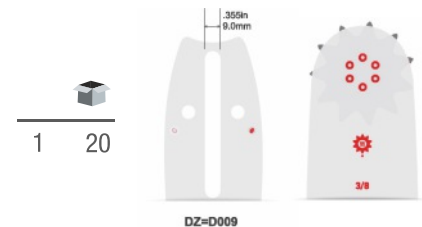

6142

BARRA MOTOSSERRA 17" 42,5CM 3/8" 058 - 64 ELOS

EAN 5604547069428

JONSERED: 625, 630, 630 SUPER, 670, 670 CHAMP, 2077, 2083, 2094, 2095, 2065, 2071, 2171, 2172, 2165, 2166, 2172, 2186, 2188, 820/ 830,

*920/ 930 (*WITH 9MM STUD), 670 WEST COAST.

MAKITA: DCS6400, DCS6401, DCS7301, DCS7901, DCS9000, DCS9010, DCS7300, DCS7900, DCS500/ 45, DCS7301 2172W, 2188

SHINDAIWA: 550, 575, 577, 680, 695, 757.

EQUIVALÊNCIA: SARP S17D5SH64 / OREGON 178SLHD009