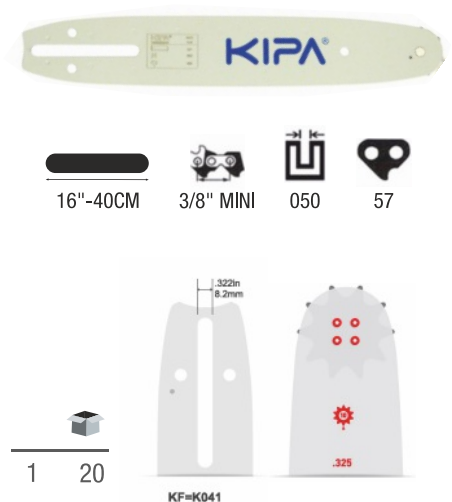

HUSQVARNA: 335XPT, 338XPT, 343T, 136, 137, 141, 142, 23, 243, 250PS, 323P4, 325P4X, 326P5X, 335XPT, 338XPT, 343T, 36, 41, E16, E316, E317, E321.

IKRA: KS1600TS/40, EKS1600, EKS1600/35, EKS1600/40, EKS1700, EKS1700/400L, EKS1800, EKS1800/400L, KS1200, KS1200B/30, KS1200B/35, KS1400, KS1400/40, KS1400B/40, KS1400T/30, KS1400T/35, KS1500, KS1500T/35, KS1500T/40, KS1500TS/35, KS1500TS/40, KS1600, KS1600TS/45, KS2000, KS2000TF/S40, KS2000TF/S45. // **MAKITA:** 5012, 5012B, 5014NB, 5016NB, DCS300, DCS330S, DCS330TH, DCS34, DCS340, DCS341, DCS350, DCS380, DCS390, DCS390S, DCS400, DCS401, UC3000, UC3500, UC3501, UC3520A, UC4000.

MC CULLOCH (US): 335, 435, 440, 441, 738. // **PARTNER (SE):** 330, 335, 340, 345, 350, 351, 360, 365, 370, 385, 395, P390, P420. // **TANAKA:** 290, 300, ECS320, ECS330, ECS3301, ECS3351, ECS3500, ECS360. // **SHINDAIWA:** 100, 110, 120, 140, 150E, 160, 285S, 300S, 30S, 305AVZ, 340, 345, 346, 350, 352, 355, 357, 360, 90, A0908, A100C, A102, A103, A104P, A105B, A107, A110, A110P, A113, A113L, A113P, A117P, A150B, A180, EVB120, EVB150, EVB180, YB291, YB301, YB391, YB395, YB401, Yb491. // **ZENOAH:** G300S, GT250TS, G250TS, G300S, G300T, G3100, G310TS, G3200, G320AVS, G3300, G3800, G3800AVS-14, G3800AVS-16, GT250-10, GT250TS, GT310-12, GT310-14.

KONTA/TOPSUN T41, Ts4100.

EQUIVALÊNCIA: SARP S16E3PP57 / OREGON 160SPEA041