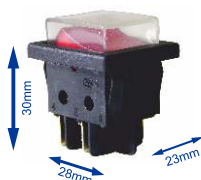

4146

INTERRUPTOR MOINHO LIKE

EAN 5604547051270