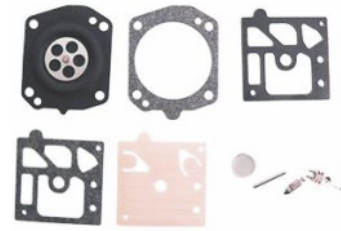

K10-HD

KIT DE REPARAÇÃO

EAN 856643005366

Adaptável a:

HUSQVARNA: 372; 365.

JONSERED: 2165; 2171.

STIHL: FS360; FS420; SR320; SR400; BR320; BR400.