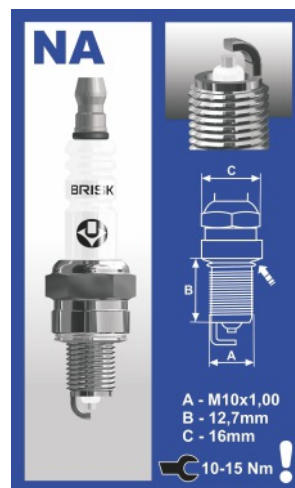

NAR14YC

EAN 8595001316066

VELA BRISK SCOOTER/MINIMOTO